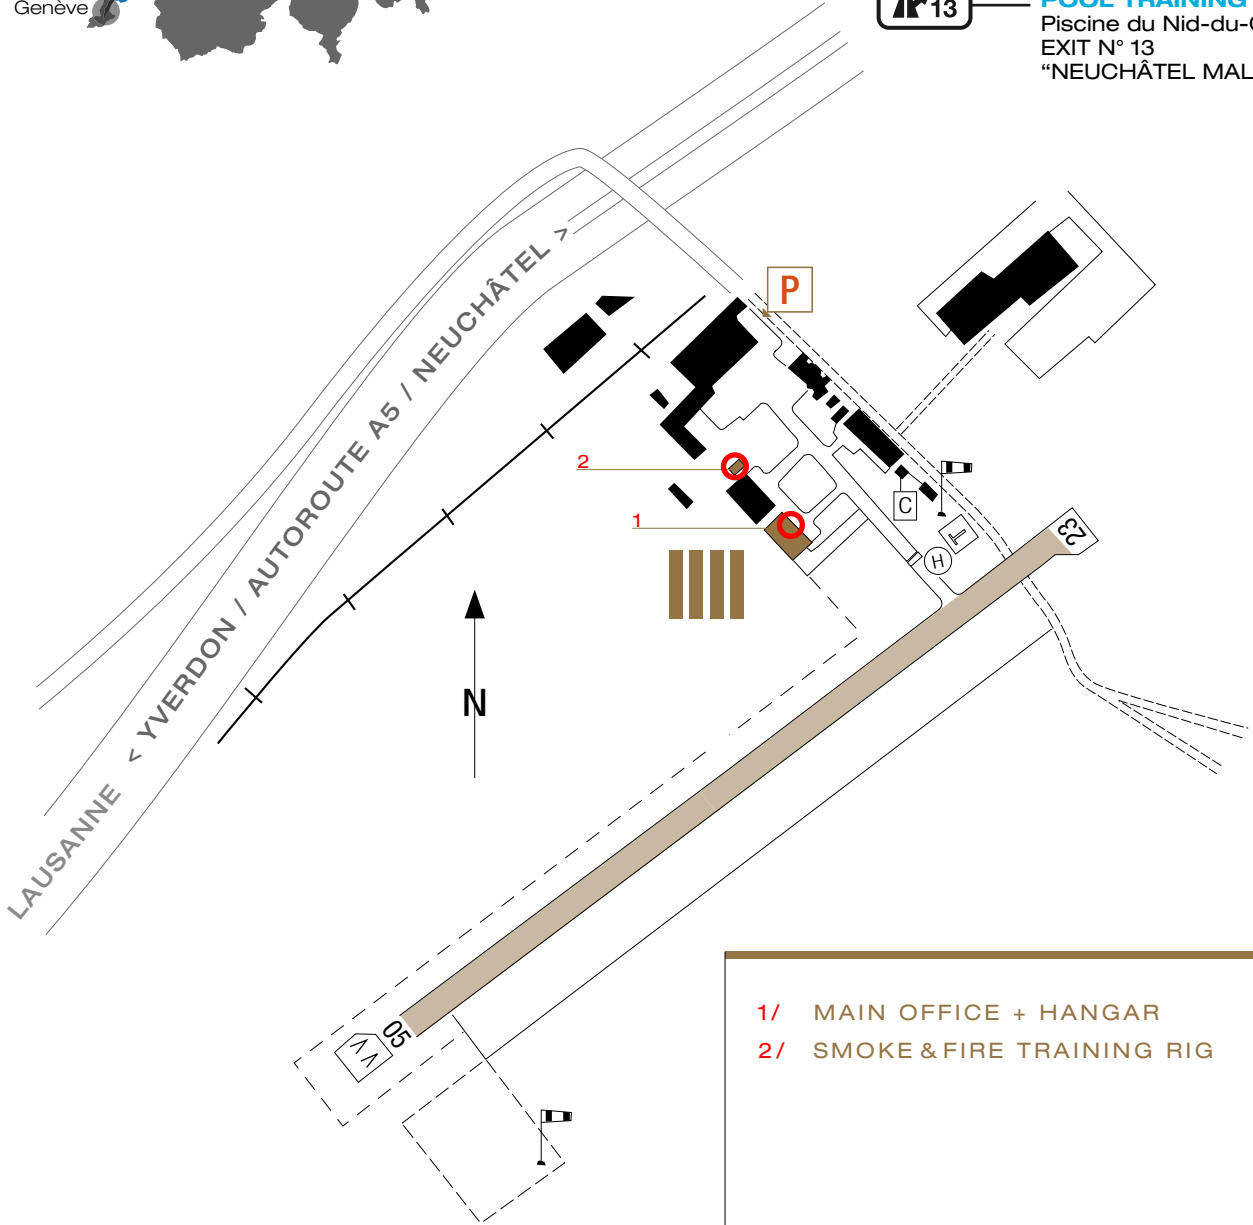

## HEADQUARTER

#### ESET COURSES POOL TRAINING

Piscine du Nid-du-Crô  
EXIT N° 13  
"NEUCHÂTEL MALADIÈRE"

- 1/ MAIN OFFICE + HANGAR
- 2/ SMOKE & FIRE TRAINING RIG