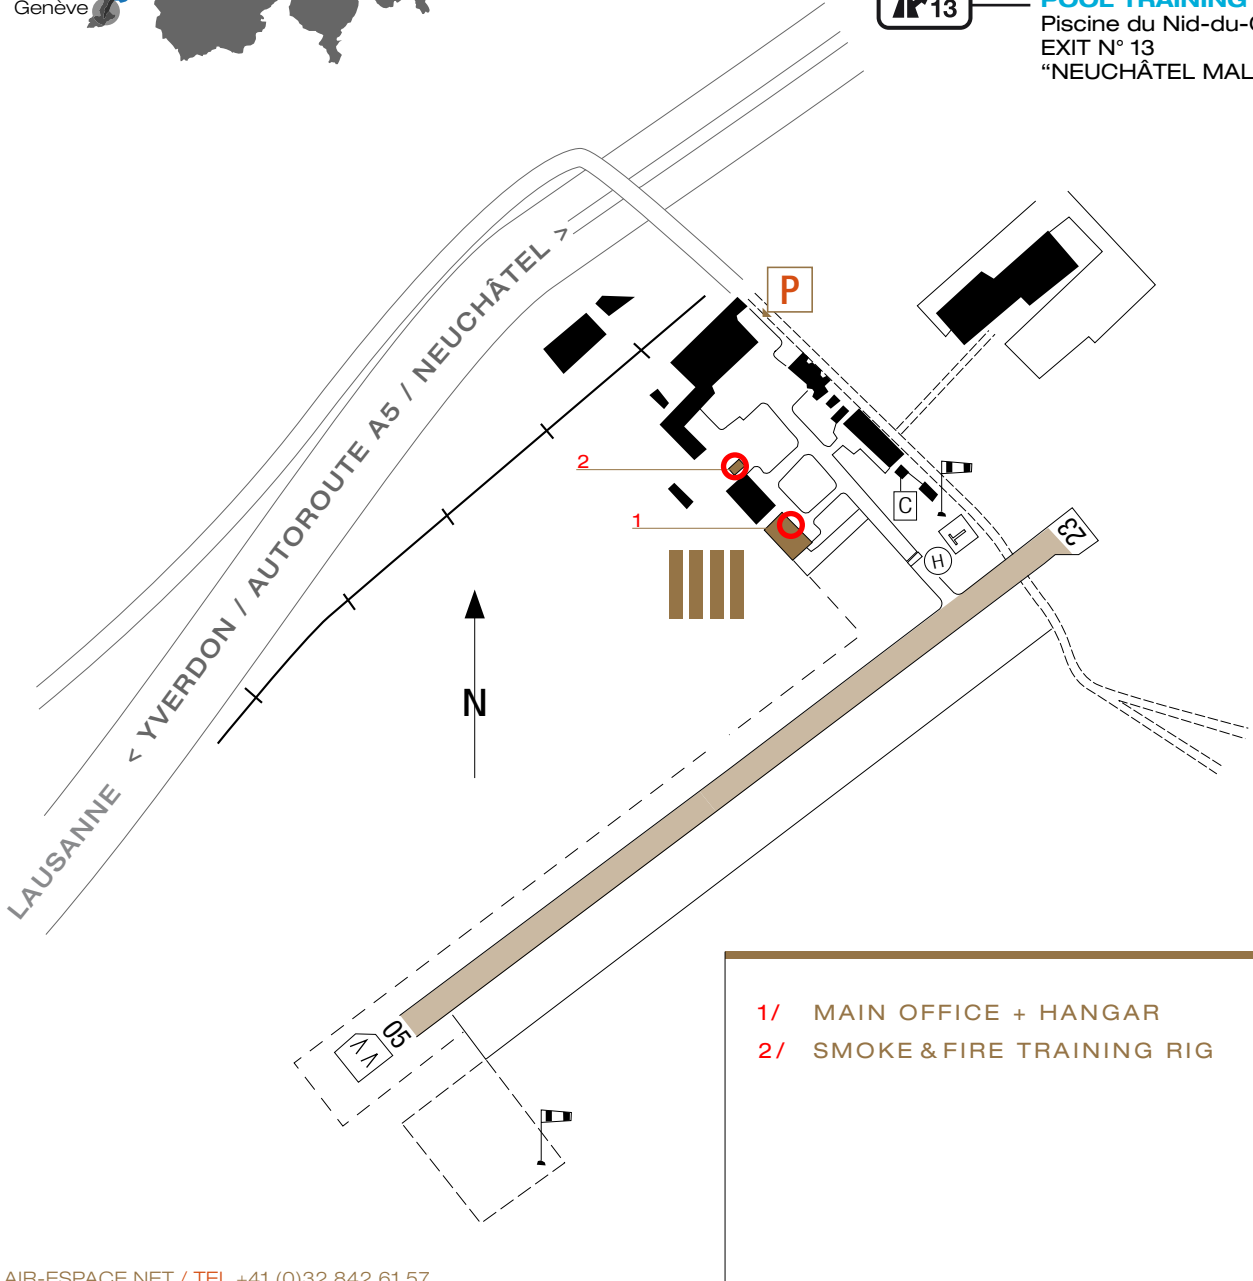

## HEADQUARTER

#### ESET COURSES POOL TRAINING

Piscine du Nid-du-Crô  
EXIT N° 13  
"NEUCHÂTEL MALADIÈRE"

- 1/ MAIN OFFICE + HANGAR
- 2/ SMOKE & FIRE TRAINING RIG