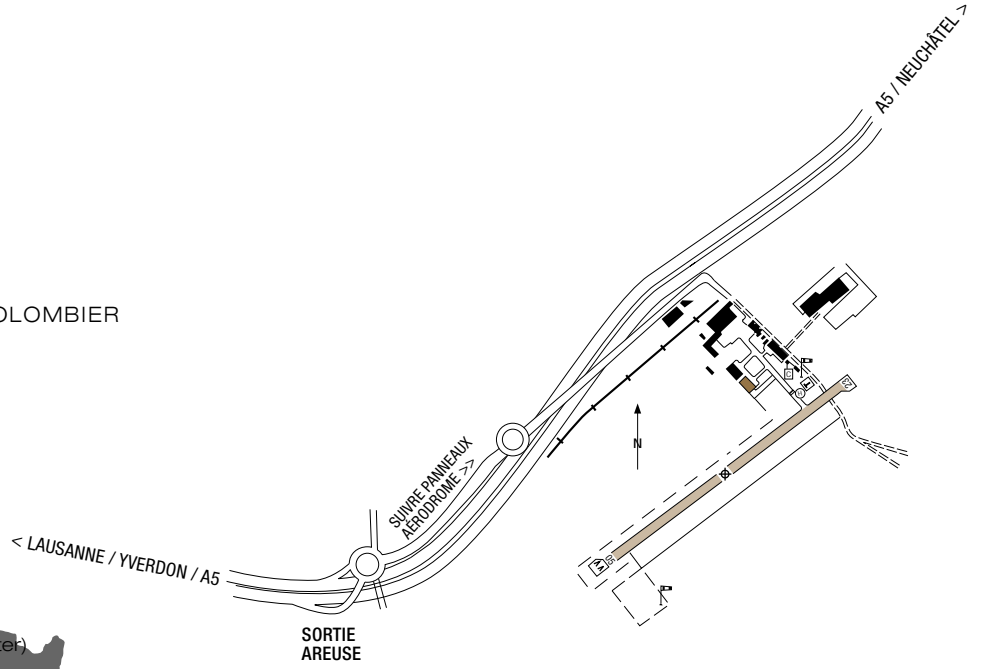

## HEADQUARTER

#### ESET COURSES POOL TRAINING

Piscine du Nid-du-Crô  
EXIT N° 13  
"NEUCHÂTEL MALADIÈRE"

- 1/ MAIN OFFICE + HANGAR
- 2/ SMOKE & FIRE TRAINING RIG